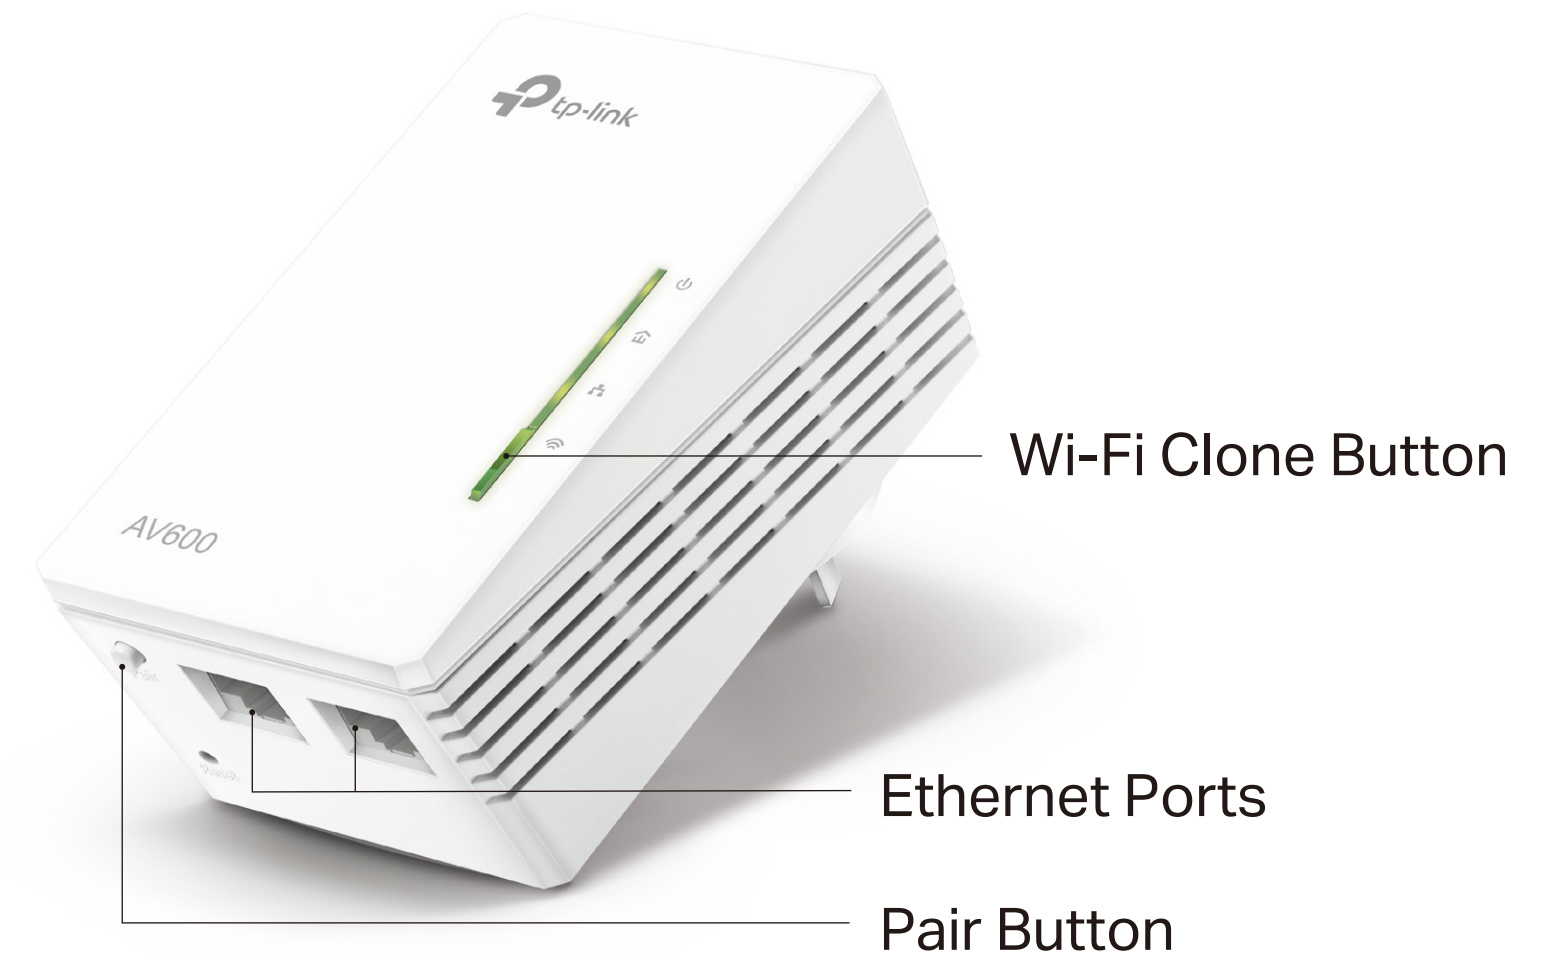

300Mbps Wi-Fi

Extend 300Mbps wireless connections to previously hard-to-reach areas of your home and office.

Features

Speed

- Wireless N Standard – Wi-Fi speed of up to 300Mbps
- HomePlug AV – Provides up to 600Mbps high-speed data transmission over a home's existing electrical wiring
- Multiple Ethernet Ports – Create faster connections with PCs, consoles, STB and more
- Speed Optimization – Supports IGMP managed multicast IP transmission, optimizing IPTV streaming

Range

- 300 meters Range – Up to 300 meters/1000 feet range over existing electrical wiring

Ease of Use

- Wi-Fi Clone – Allows powerline extenders to copy the network name (SSID) and password from your router with one simple touch
- Wi-Fi Move – Automatically adopts Wi-Fi settings from your existing powerline network
- TP-Link tpPLC – Allows you to easily manage your network using the intuitive tpPLC App or the tpPLC Utility
- Plug, Pair and Play – Set up your powerline network in minutes

Security

- Pair Button – Provides a connection with 128-bit AES encryption, at the touch of "Pair" button
- Parental Controls – Manage when and how connected devices can access the internet
- Encryptions for Secure Network – WPA-PSK/WPA2-PSK encryptions provide active protection against security threats

Specifications

Hardware

- Transmission Speeds:
 - Powerline: up to 600 Mbps
 - Ethernet: 10/100 Mbps
- Standards and Protocols:
 - HomePlug AV, IEEE 1901, IEEE 802.3, IEEE 802.3u, IEEE 802.11b/g/n
- Interface: 2 Ethernet Ports
- Plug Type: AU
- Button: Pair, Reset, Wi-Fi Clone
- LED Indicator: Power, Powerline, Ethernet, Wi-Fi
- Dimensions (W x D x H): 3.7 × 2.1 × 1.6 in. (94 × 54 × 40 mm)
- IGMP: IGMP v1/v2/v3
- Power Consumption: Maximum: 5.6W, Typical: 5.2W
- Range: Up to 300 meters/1000 feet over existing electrical wiring
- Compatibility:
 - Compatible with all HomePlug AV & AV2 standard powerline adapters