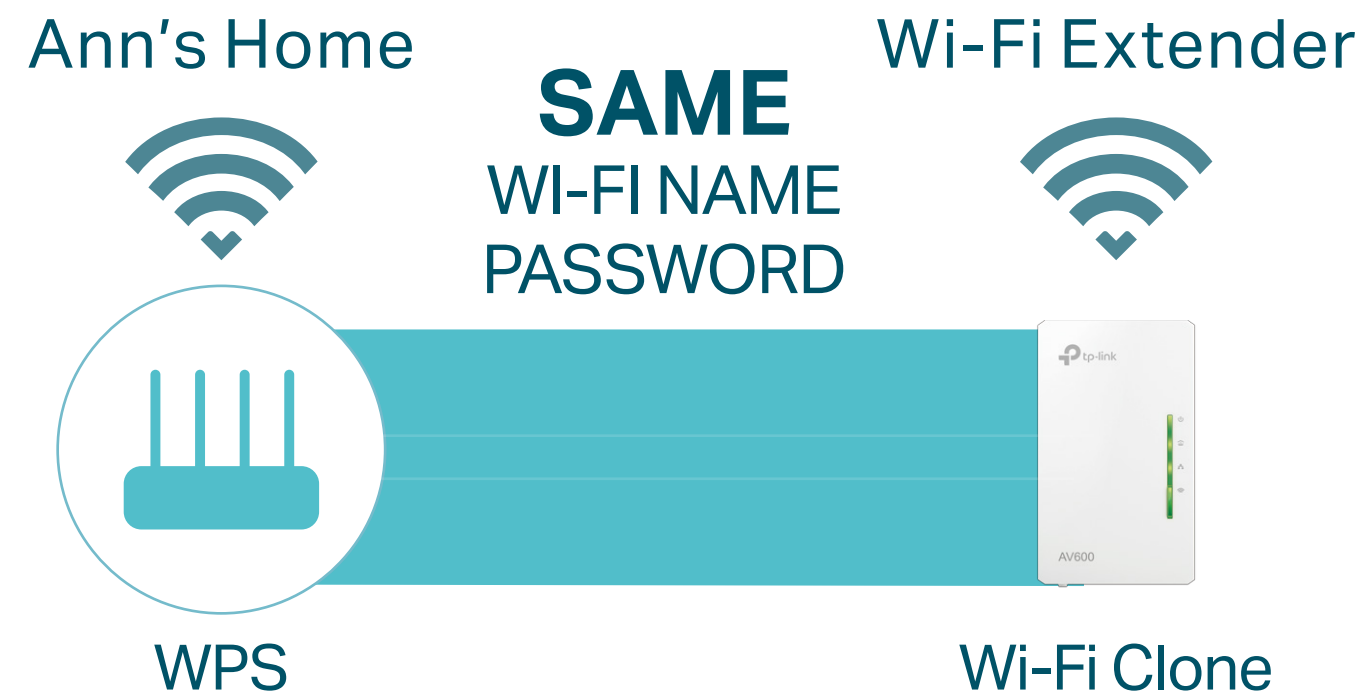

AV600 Powerline Wi-Fi Extender

Instant Wi-Fi & Wired
Network Everywhere

TL-WPA4220

HomePlug
AV 600Mbps

300Mbps
Wi-Fi

Wi-Fi
Auto-Sync

Highlights

Simple Setup with Wi-Fi Clone

Copy your wireless network name (SSID) and password from your router instantly by pressing the Wi-Fi Clone button.

Settings in Sync with Wi-Fi Move

Any changes made to network settings will be automatically applied across the entire network.

Highlights

600Mbps over Powerline

HomePlug AV standard providing up to 600Mbps high speed data transmission over a home's existing electrical wiring, ideal for lag-free HD or 3D video streaming and online gaming.

300Mbps Wi-Fi

Extend 300Mbps wireless connections to previously hard-to-reach areas of your home and office.

Features

Speed

- Wireless N Standard – Wi-Fi speed of up to 300Mbps
- HomePlug AV – Provides up to 600Mbps high-speed data transmission over a home's existing electrical wiring
- Multiple Ethernet Ports – Create faster connections with PCs, consoles, STB and more
- Speed Optimization – Supports IGMP managed multicast IP transmission, optimizing IPTV streaming