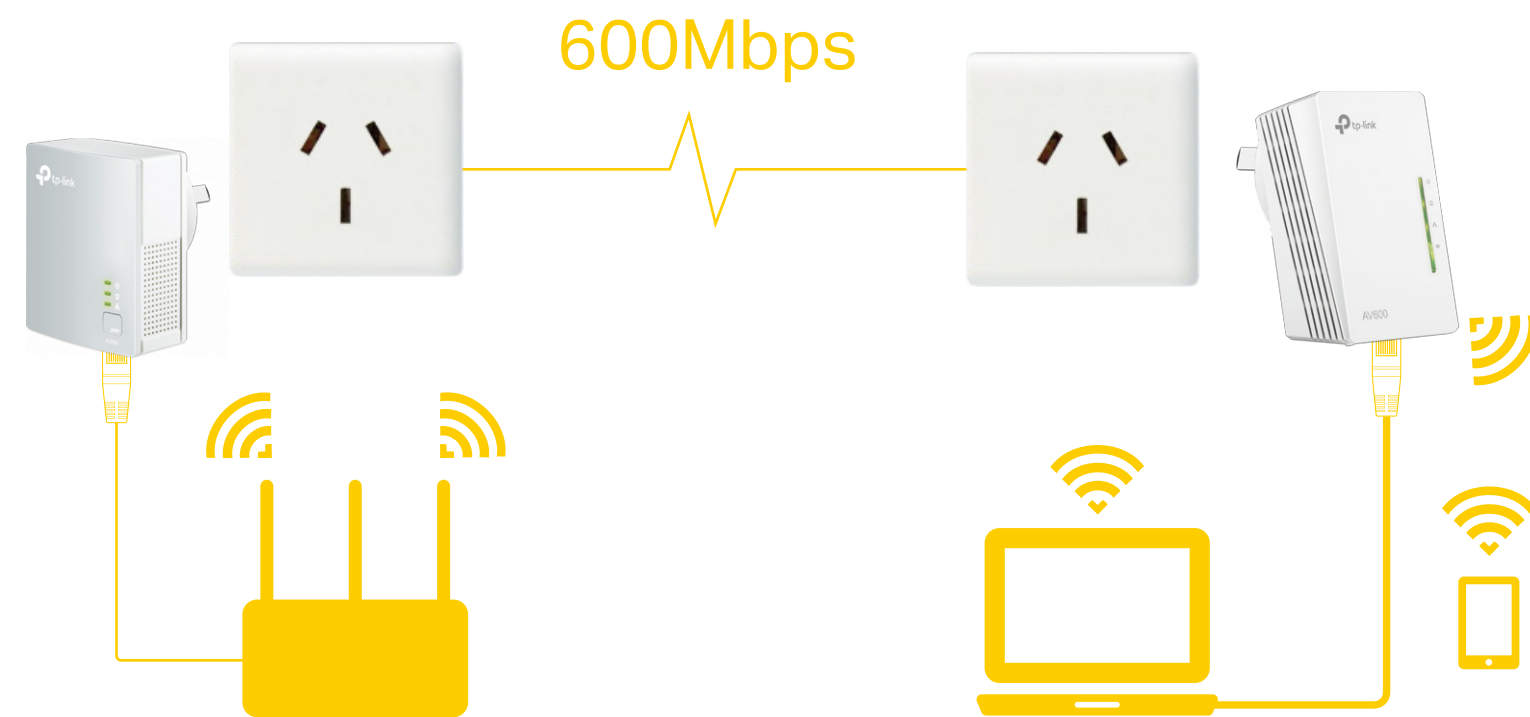

Copy your wireless network name (SSID) and password from your router instantly by pressing the Wi-Fi Clone button.

Settings in Sync with Wi-Fi Move

Any changes made to network settings will be automatically applied across the entire network.

Highlights

600Mbps over Powerline

HomePlug AV standard providing up to 600Mbps high speed data transmission over a home's existing electrical wiring, ideal for lag-free HD or 3D video streaming and online gaming.

300Mbps Wi-Fi

Extend 300Mbps wireless connections to previously hard-to-reach areas of your home and office.

Features

Speed

- Wireless N Standard – Wi-Fi speed of up to 300Mbps
- HomePlug AV – Provides up to 600Mbps high-speed data transmission over a home's existing electrical wiring
- Multiple Ethernet Ports – Create faster connections with PCs, consoles, STB and more
- Speed Optimization – Supports IGMP managed multicast IP transmission, optimizing IPTV streaming

Range

- 300 meters Range – Up to 300 meters/1000 feet range over existing electrical wiring

Ease of Use

- Wi-Fi Clone – Allows powerline extenders to copy the network name (SSID) and password from your router with one simple touch
- Wi-Fi Move – Automatically adopts Wi-Fi settings from your existing powerline network
- TP-Link tpPLC – Allows you to easily manage your network using the intuitive tpPLC App or the tpPLC Utility
- Plug, Pair and Play – Set up your powerline network in minutes