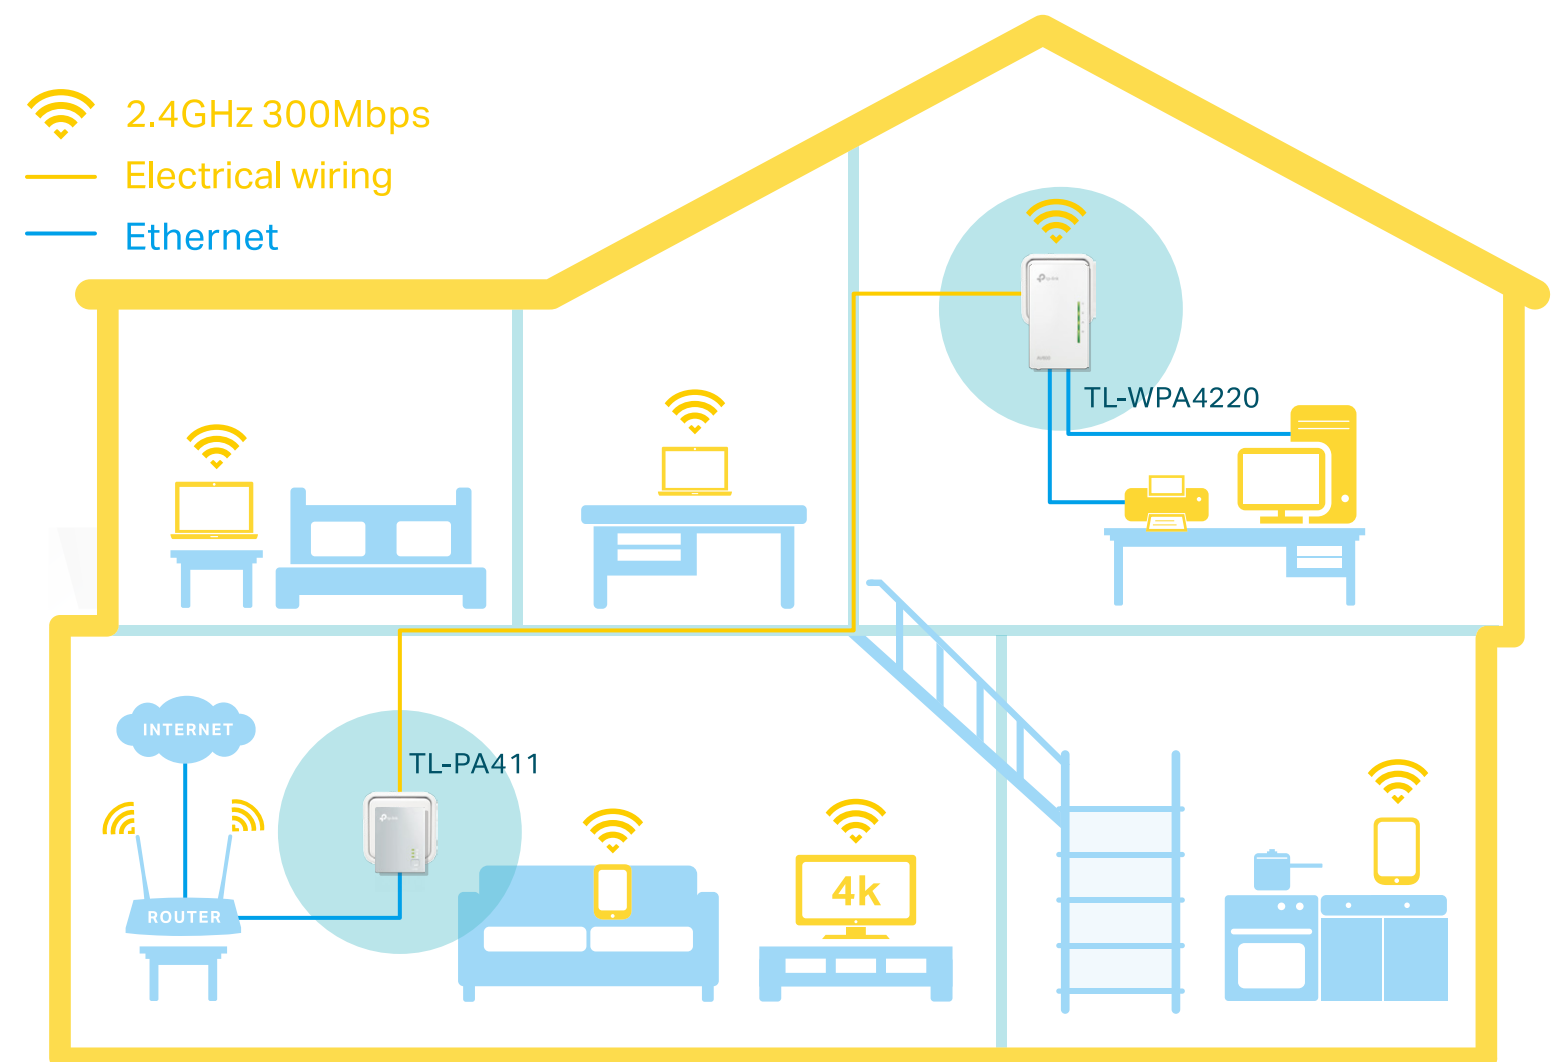

Highlights

600Mbps over Powerline

HomePlug AV standard providing up to 600Mbps high speed data transmission over a home's existing electrical wiring, ideal for lag-free HD or 3D video streaming and online gaming.

300Mbps Wi-Fi

Extend 300Mbps wireless connections to previously hard-to-reach areas of your home and office.

Features

Speed

- Wireless N Standard – Wi-Fi speed of up to 300Mbps
- HomePlug AV – Provides up to 600Mbps high-speed data transmission over a home's existing electrical wiring
- Multiple Ethernet Ports – Create faster connections with PCs, consoles, STB and more
- Speed Optimization – Supports IGMP managed multicast IP transmission, optimizing IPTV streaming

Range

- 300 meters Range – Up to 300 meters/1000 feet range over existing electrical wiring

Ease of Use

- Wi-Fi Clone – Allows powerline extenders to copy the network name (SSID) and password from your router with one simple touch
- Wi-Fi Move – Automatically adopts Wi-Fi settings from your existing powerline network
- TP-Link tpPLC – Allows you to easily manage your network using the intuitive tpPLC App or the tpPLC Utility
- Plug, Pair and Play – Set up your powerline network in minutes

Specifications

Hardware

- Transmission Speeds:
 - Powerline: up to 600 Mbps
 - Ethernet: 10/100 Mbps
- Standards and Protocols:
 - HomePlug AV, IEEE 1901, IEEE 802.3, IEEE 802.3u, IEEE 802.11b/g/n
- Interface: 2 Ethernet Ports
- Plug Type: AU
- Button: Pair, Reset, Wi-Fi Clone
- LED Indicator: Power, Powerline, Ethernet, Wi-Fi
- Dimensions (W x D x H): 3.7 × 2.1 × 1.6 in. (94 × 54 × 40 mm)
- IGMP: IGMP v1/v2/v3
- Power Consumption: Maximum: 5.6W, Typical: 5.2W
- Range: Up to 300 meters/1000 feet over existing electrical wiring
- Compatibility:
 - Compatible with all HomePlug AV & AV2 standard powerline adapters